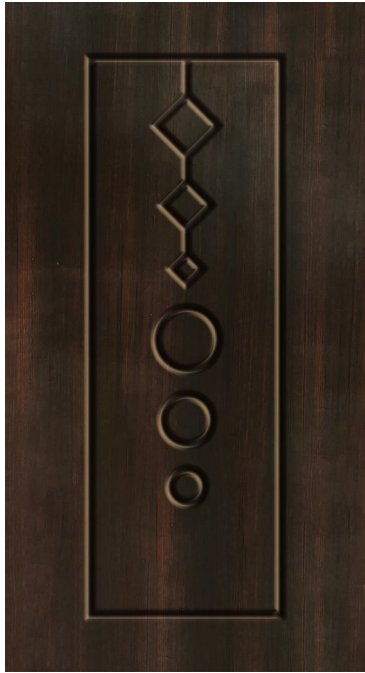

Regular Collection

NCM-001